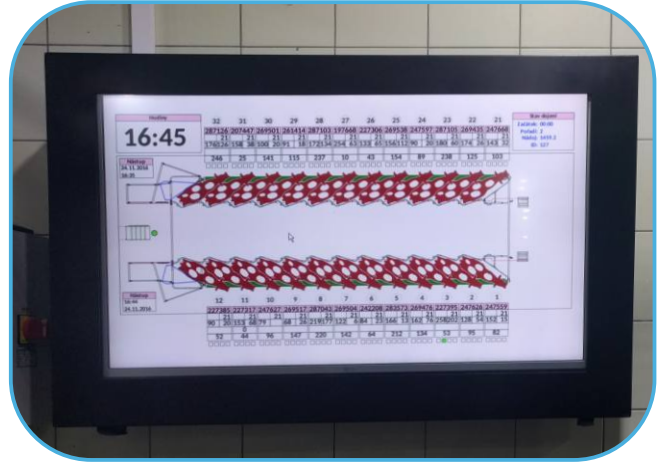

infopanel informuje o aktuální situaci na dojírně