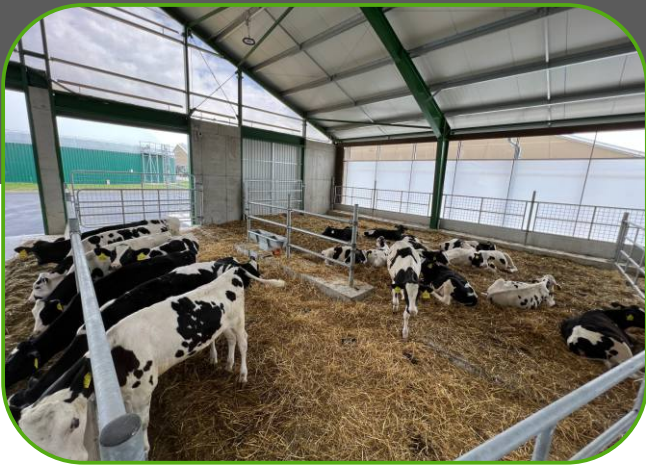

zastýlané skupinové kotce