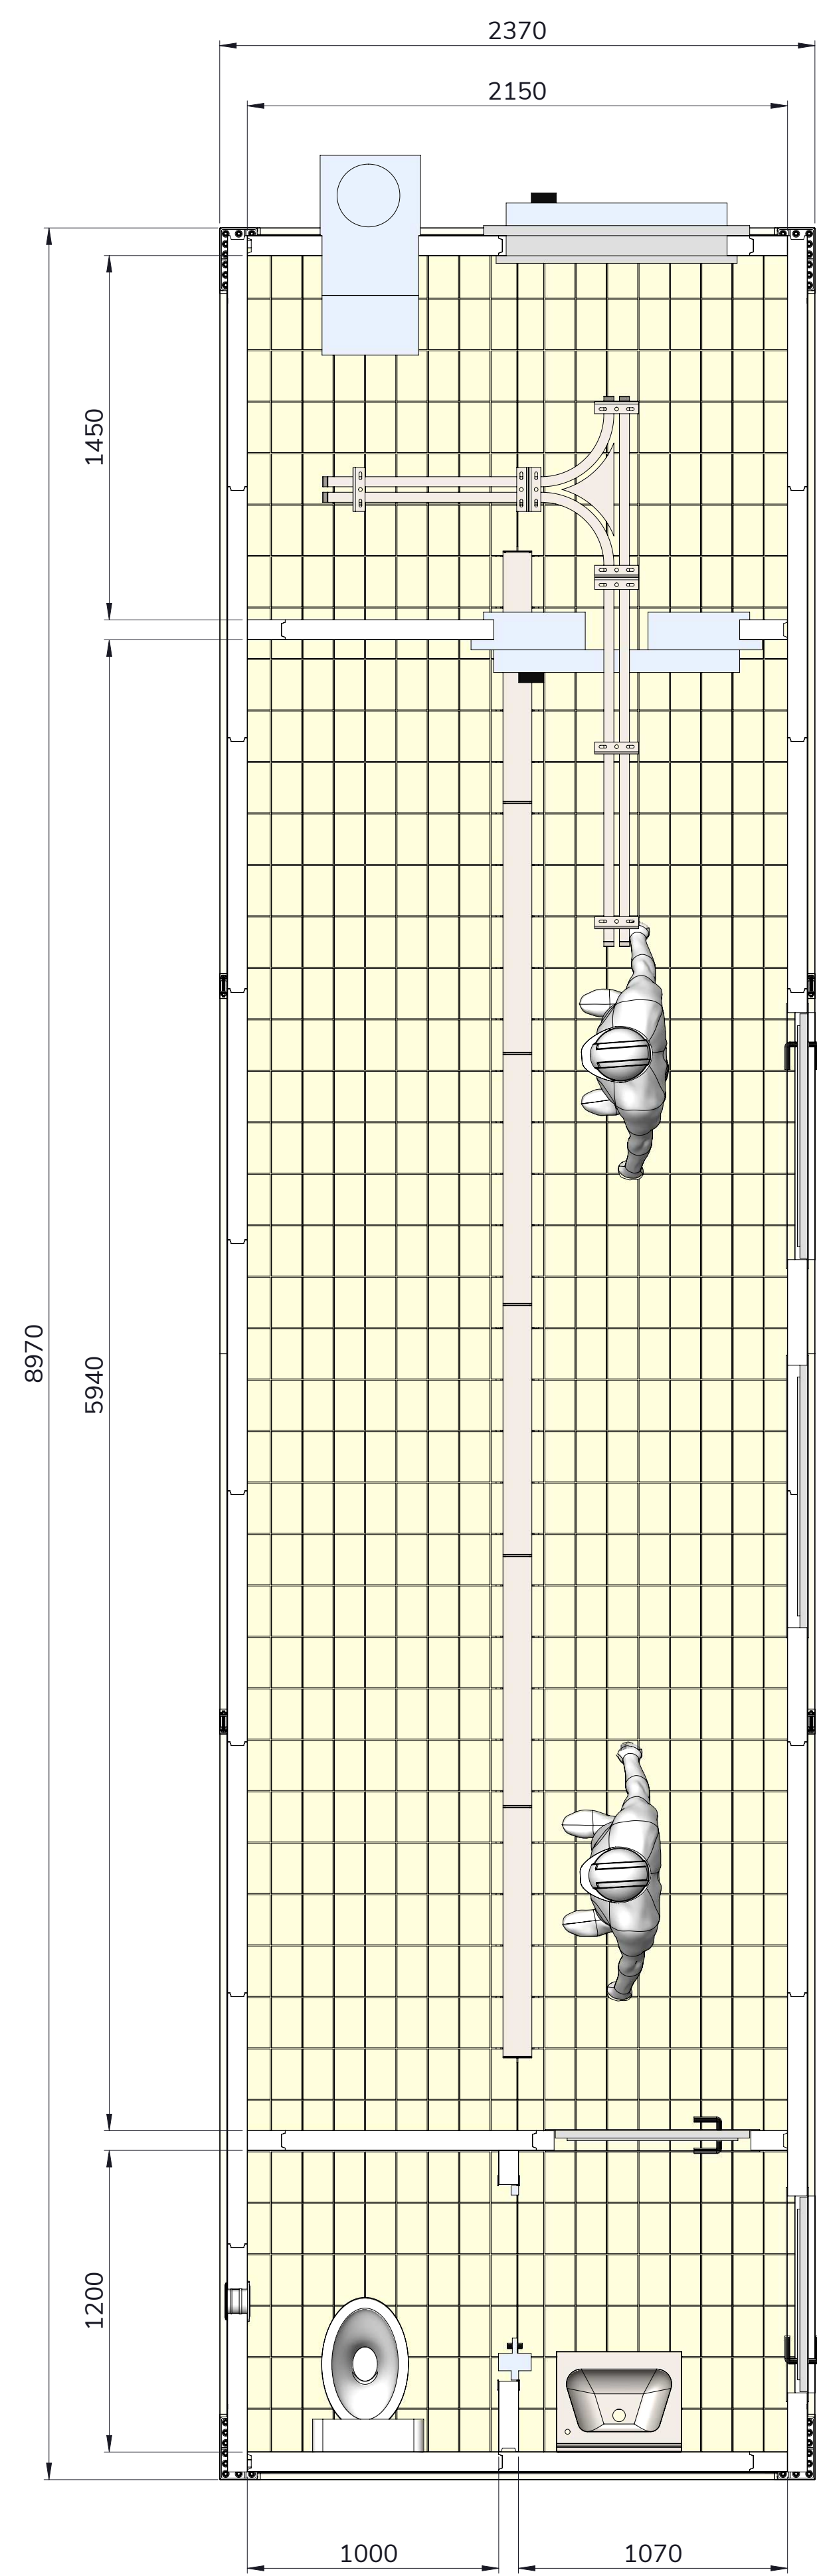

MILANO ECO L - Art. IM40E09010 Var. 0040

SEZ. C-C

H int 2700 mm

DATE	SIGNATURE	SCALE	WEIGHT	MATERIAL
05/2022	Marco Fiori	1:20		

MILANO ECO L

Impianto modulare lavorazione carni
 ART: IM40E09010 Var. 0040

IN ACCORDANCE WITH THE LAW, WE RESERVE THE PROPERTY OF THIS DRAWING WITH BAN TO REPRODUCE IT OR MAKE IT KNOWN TO THIRD PARTIES OR COMPETITORS WITHOUT OUR WRITTEN PERMISSION