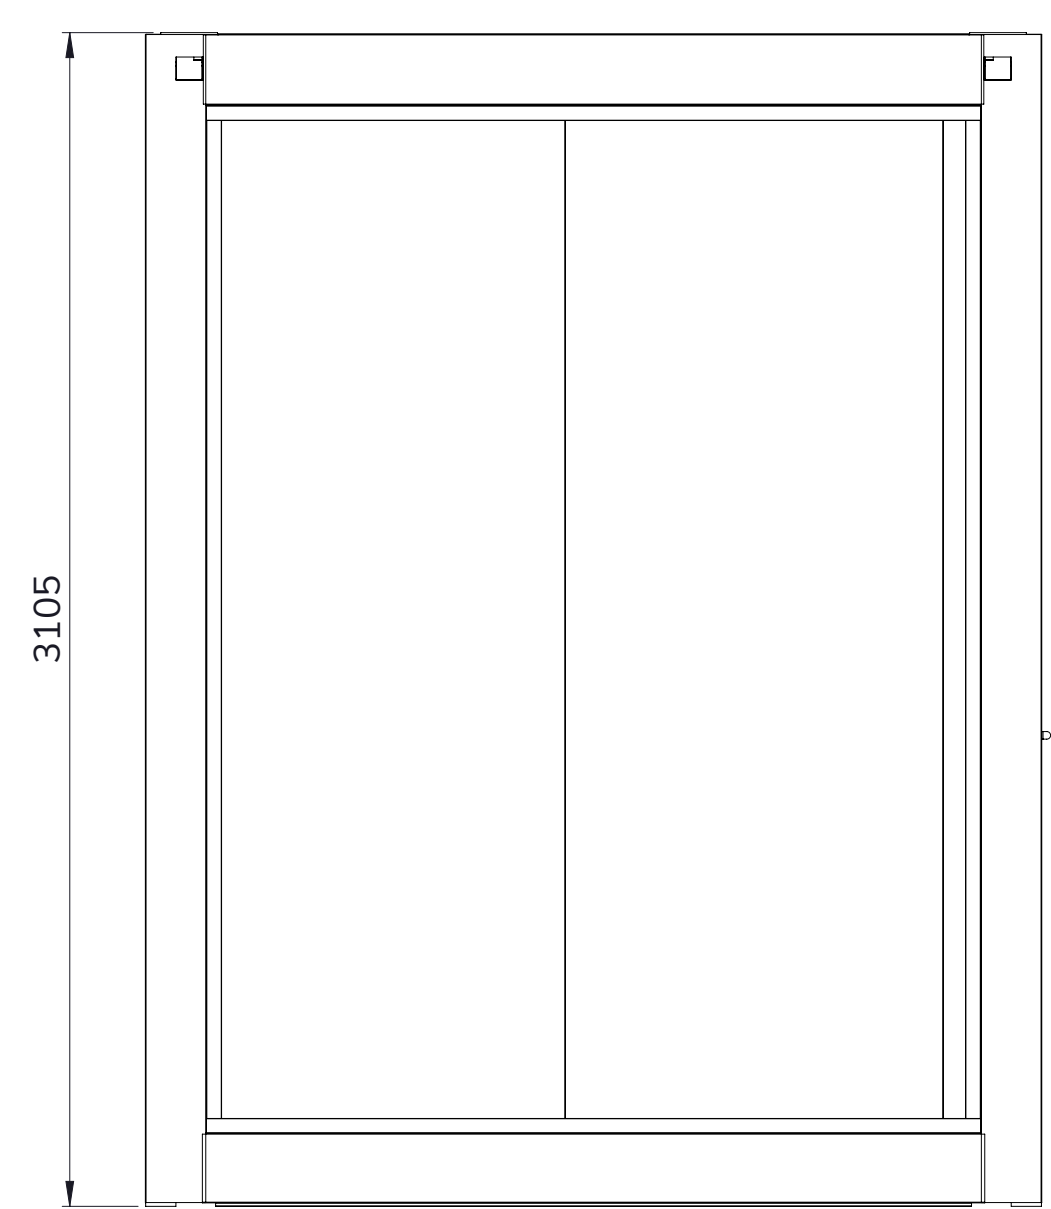

MILANO ECO L - Art. IM40E09010 Var. 0040

SEZ. C-C

H int 2700 mm

DATE	SIGNATURE	SCALE	WEIGHT	MATERIAL
05/2022	Marco Fiori	1:20		

MILANO ECO L

Impianto modulare lavorazione carni
 ART: IM40E09010 Var. 0040

IN ACCORDANCE WITH THE LAW, WE RESERVE THE PROPERTY OF THIS DRAWING WITH BAN TO REPRODUCE IT OR MAKE IT KNOWN TO THIRD PARTIES OR COMPETITORS WITHOUT OUR WRITTEN PERMISSION