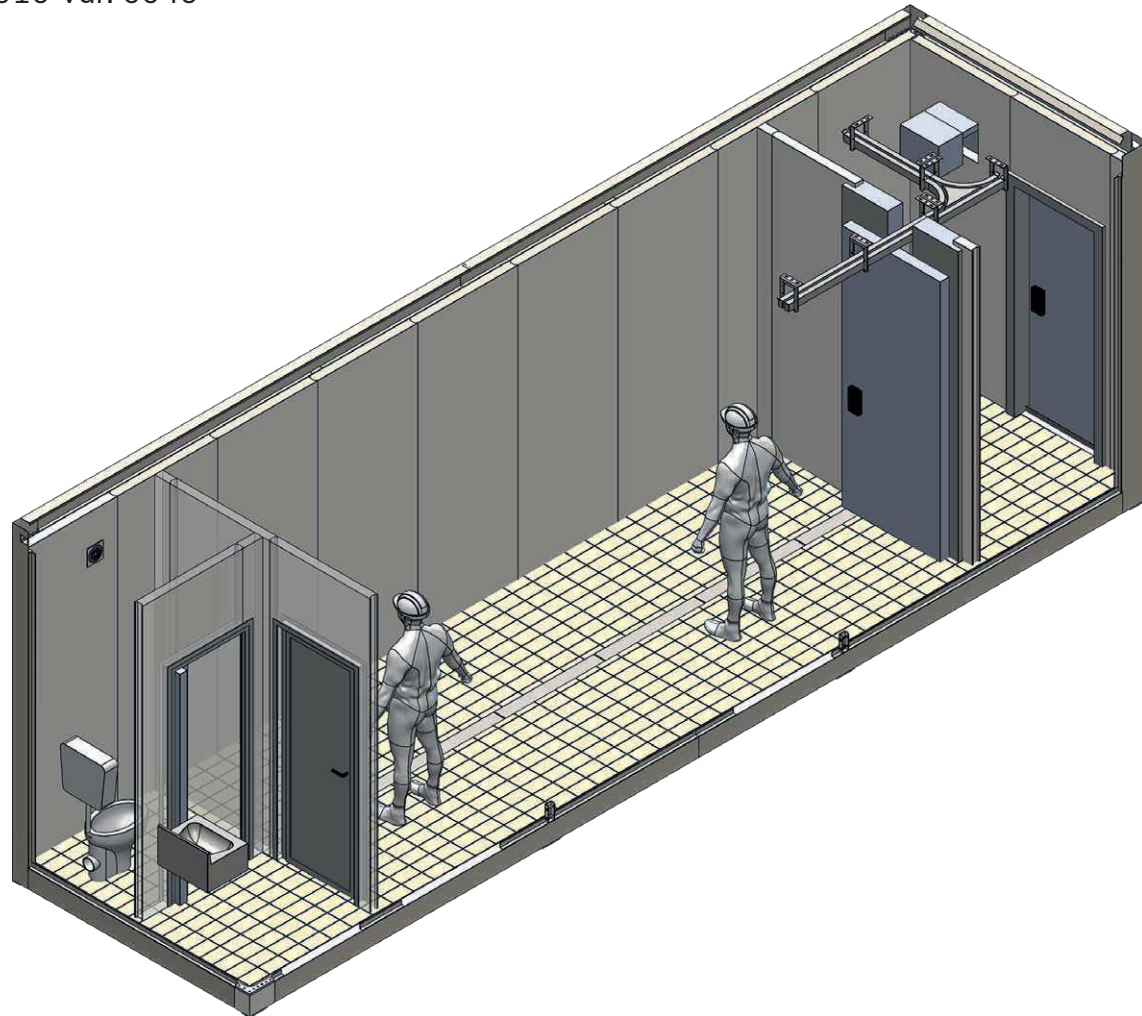

MILANO ECO L - Art. IM40E09010 Var. 0040

SEZ. C-C

H int 2700 mm

DATE	SIGNATURE	SCALE	WEIGHT	MATERIAL
05/2022	Marco Fiori	1:20		

MILANO ECO L

Impianto modulare lavorazione carni
 ART: IM40E09010 Var. 0040

IN ACCORDANCE WITH THE LAW, WE RESERVE THE PROPERTY OF THIS DRAWING WITH BAN TO REPRODUCE IT OR MAKE IT KNOWN TO THIRD PARTIES OR COMPETITORS WITHOUT OUR WRITTEN PERMISSION